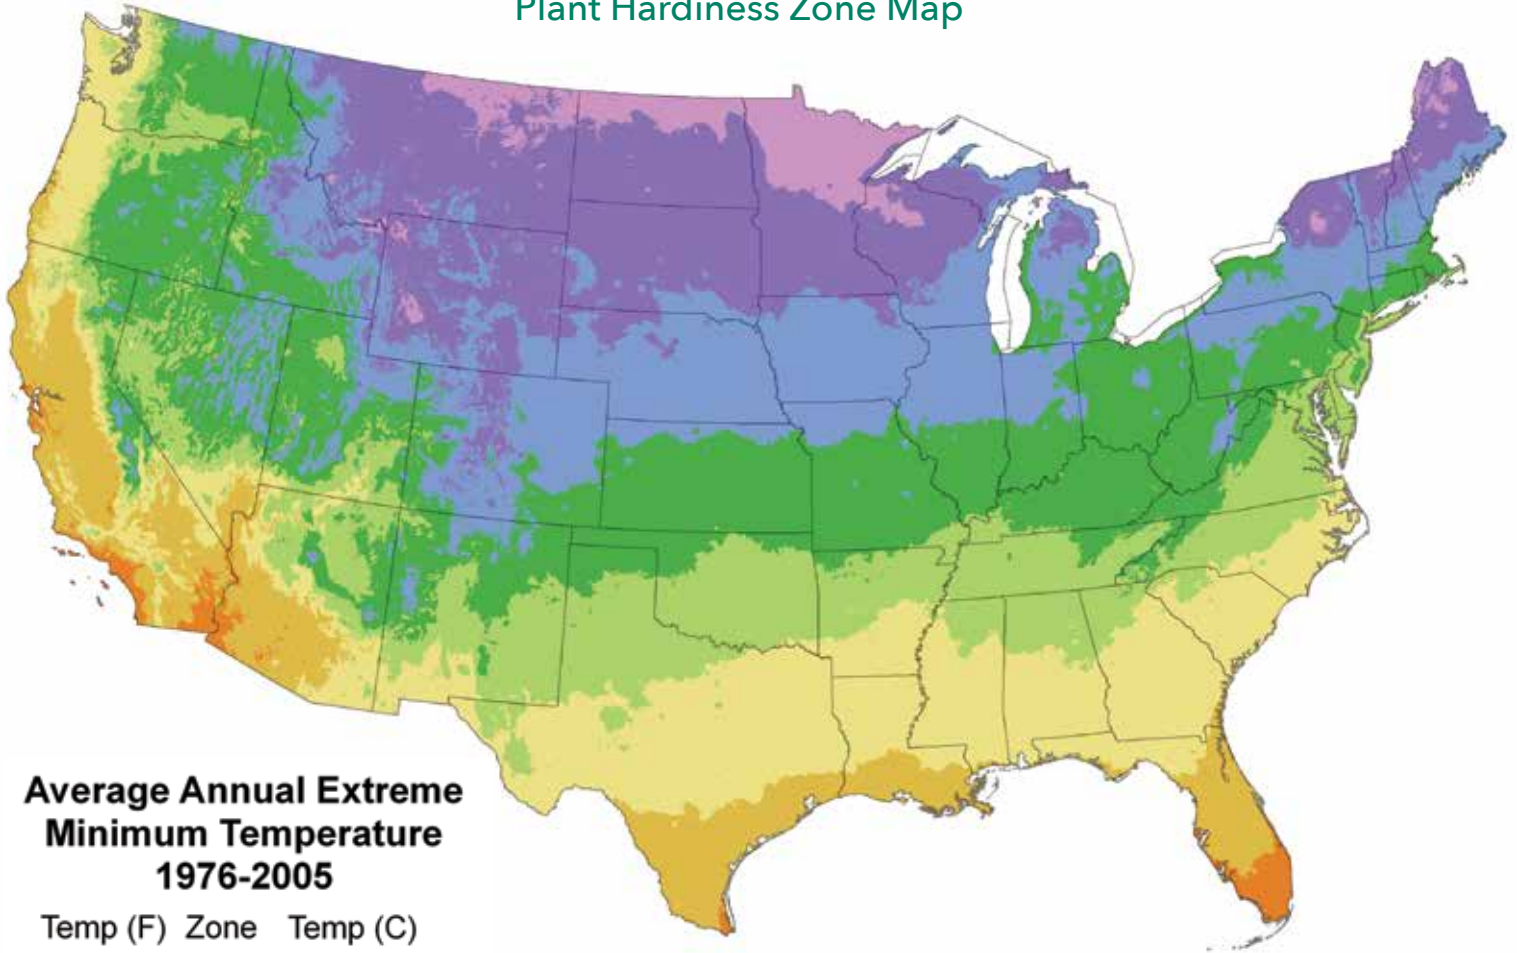

Plant Hardiness Zone Map

Average Annual Extreme Minimum Temperature 1976-2005

Temp (F)	Zone	Temp (C)
-40 to -30	3	-40 to -34.4
-30 to -20	4	-34.4 to -28.9
-20 to -10	5	-28.9 to -23.3
-10 to 0	6	-23.3 to -17.8
0 to 10	7	-17.8 to -12.2
10 to 20	8	-12.2 to -6.7
20 to 30	9	-6.7 to -1.1
30 to 40	10	-1.1 to 4.4
40 to 50	11	4.4 to 10